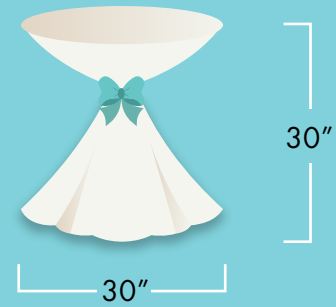

Cabaret

Here are the linen's available in this size:

- Polyester
- Polyester
- Majestic
- Pintuck
- Benagline
- Lamour
- Checker Polyester
- Sequins
- Burlap

Table Cloth Size: 120" Round

Height: 30 inches

Table Cloth Size: 132" Round

Height: 42 inches

Width: 30 inches

30" Round

Here are the linen's available in this size:

- Polyester
- Lamour
- Benagline
- Checker Polyester

Table Cloth Size: 90" Round

Height: 30 inches
Width: 90 inches

30" Square

Here are the linen's available in this size:

- Polyester
- Lamour
- Checker Polyester

Table Cloth Size: 90" x 90"

Height: 30 inches

Width: 36 inches

72" x 120" Banquet

Here are the linen's available in this size:

Cloth Size: 12" x 108"

Height: 12 inches

Width: 108 inches