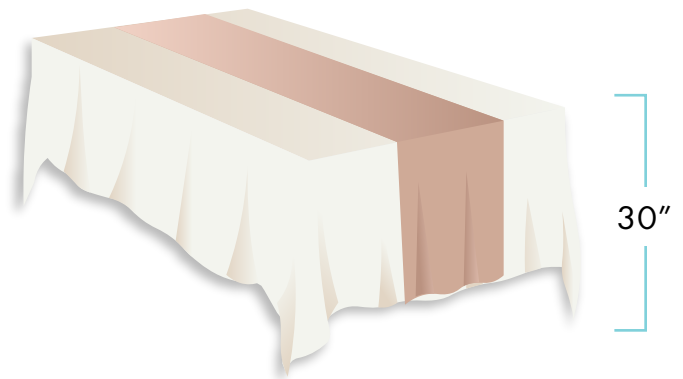

Cabaret

Here are the linen's available in this size:

- Polyester
- Polyester
- Majestic
- Pintuck
- Benagline
- Lamour
- Checker Polyester
- Sequins
- Burlap

Table Cloth Size: 120" Round

Height: 30 inches

- Polyester
- Checker Polyester

Table Cloth Size: 72" x 120"

Height: 30 inches

Width: 30 inches

6 ft Banquet

Here are the linen's available in this size:

- Polyester
- Majestic
- Pintuck
- Benagline
- Lamour
- Checker Polyester
- Sequins

Table Cloth size: 90" x 132

Height: 30 inches

Width: 6 feet

Tip: These Banquet tables look great with runners

8 ft Banquet

Here are the linen's available in this size:

- Polyester
- Majestic
- Pintuck
- Benagline
- Lamour
- Checker Polyester
- Sequins
- Burlap

Table Cloth Size: 90" x 156"

Height: 30 inches

Width: 8 feet

Napkins

Here are the linen's available in this size:

- Polyester
- Majestic
- Pintuck
- Benagline
- Lamour
- Checker Polyester
- Burlap

Cloth Size: 20" x 20"